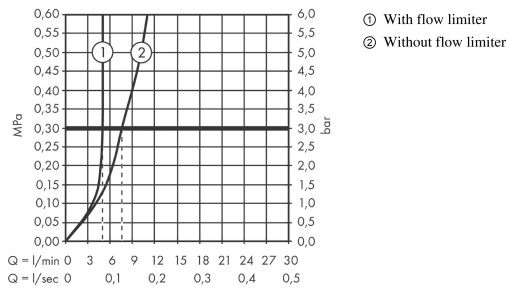

AXOR Uno
Single lever basin mixer 190 with loop handle and waste set
 Surfaces: **Chrome** Article Number: **38032000**

Flowchart

AXOR Uno
Single lever basin mixer 190 with loop handle and waste set
 Surfaces: **Chrome** Article Number: **38032000**

Exploded Drawing

Year of production: >04/17

AXOR Uno
Single lever basin mixer 190 with loop handle and waste set
 Surfaces: **Chrome** Article Number: **38032000**

Spare part list

Year of production: >04/17