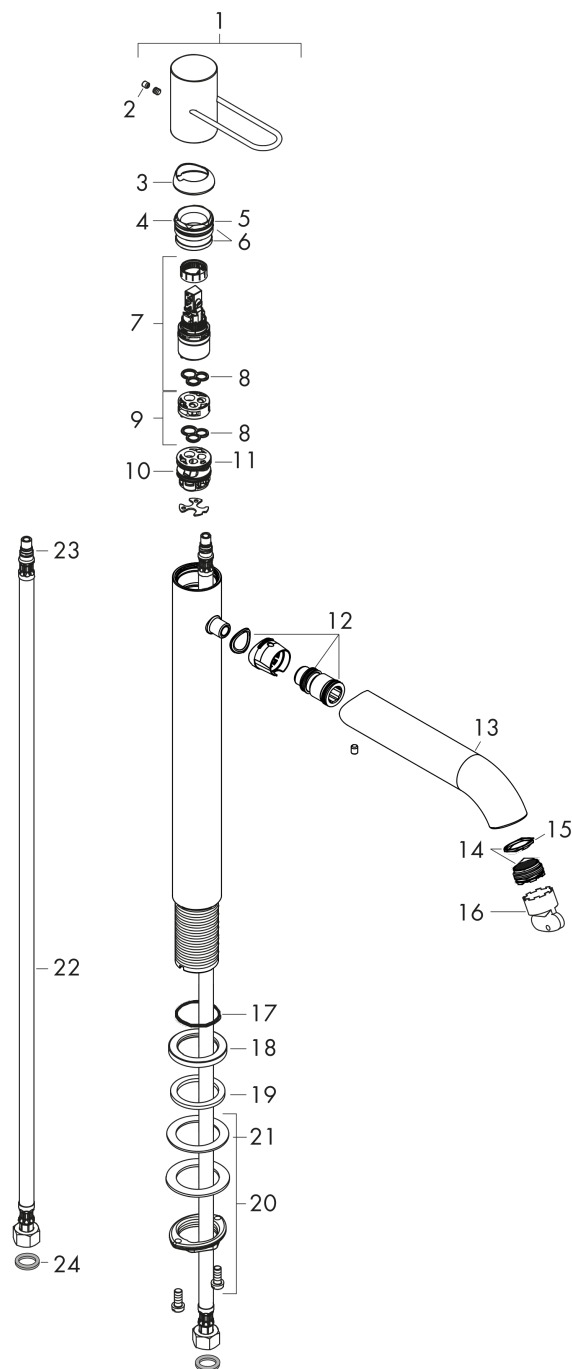

AXOR Uno
Single lever basin mixer 190 with loop handle and waste set
 Surfaces: **Chrome** Article Number: **38032000**

Flowchart

AXOR Uno
Single lever basin mixer 190 with loop handle and waste set
 Surfaces: **Chrome** Article Number: **38032000**

Exploded Drawing

Year of production: >04/17

AXOR Uno
Single lever basin mixer 190 with loop handle and waste set
 Surfaces: **Chrome** Article Number: **38032000**

Spare part list

Year of production: >04/17

Pos.	Description	Article Number	PC	PU
1	handle	92886000	15	1
2	screw cover	95181000	1	1
3	flange	92625000	8	1
4	nut	92689000	7	1
5	O-ring 25x1,5	98146000	1	1
6	O-ring 27x1,5	92527000	1	1
7	cartridge, assy	97685000	11	1
8	seal	98865000	8	1
9	adapter for cartridge	92628000	6	1
10	adapter for cartridge	98866000	8	1
11	O-ring 23x2	98398000	1	1
12	O-ring 16x2	98133000	1	1
13	spout cpl.	92890000	18	1
14	aerator M24x1 (5 l/min)	92895000	8	1
15	O-ring 20x1,5	98197000	1	1
16	special tool	95290000	3	1
17	O-ring 30x1,5	98433000	1	1
18	escutcheon Ø 46 mm	95268000	7	1
19	flat seal	98749000	2	1
20	fixing set (Ø 32)	13961000	7	1
21	lever collar	97548000	1	1
22	connection hose 600 mm M8x0,75 G3/8	96556000	7	1
23	O-ring 7x1,5	98422000	1	1
24	sealing set	95581000	2	1
a	waste	50001000	98	1
b	fixation extension 35 mm	13898000	12	1